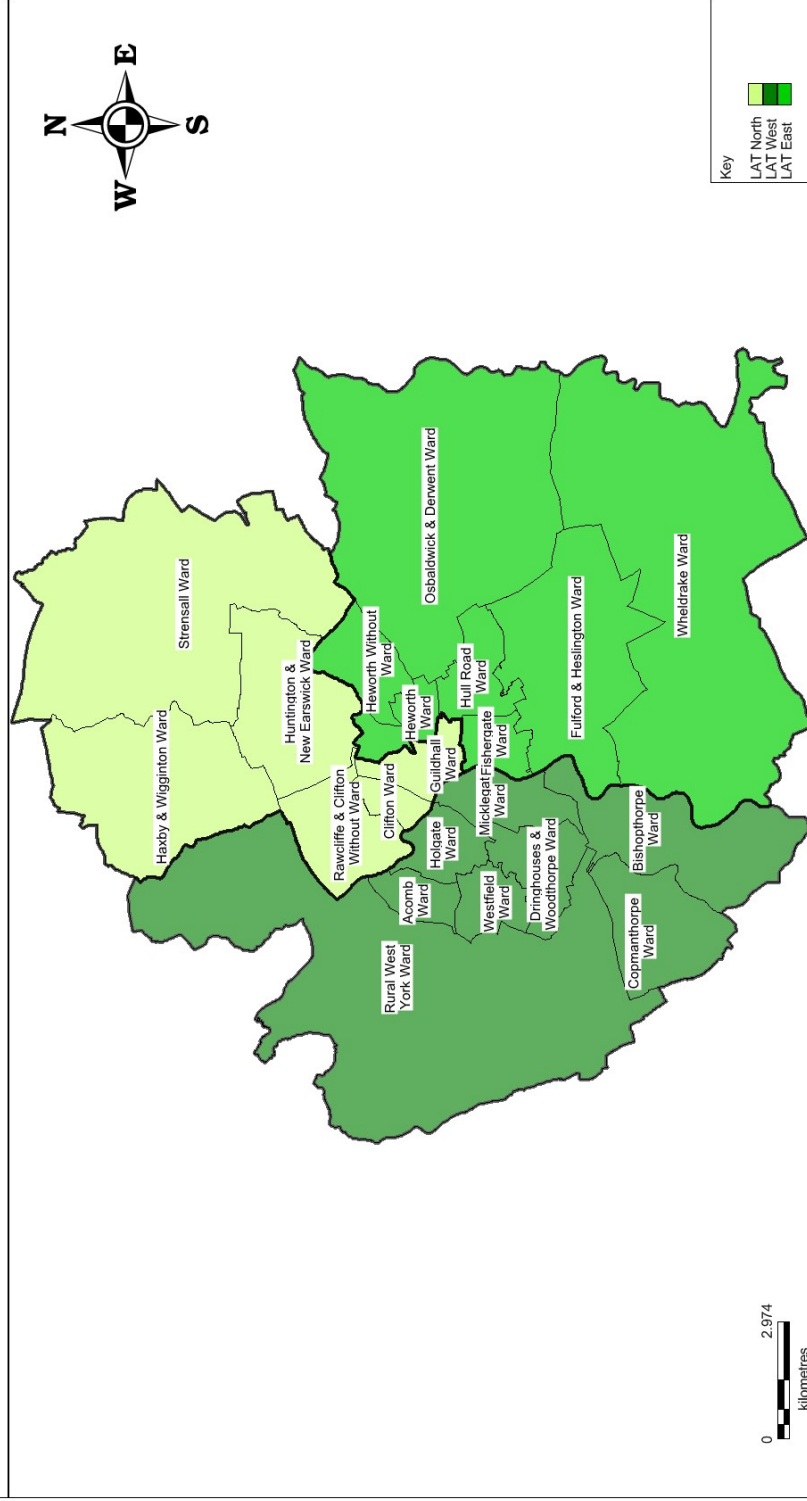

# Integrated Local Area Working Boundaries

Reproduced from the Ordnance Survey with the Permission of the Controller of Her Majesty's Stationery Office © Crown copyright. Unauthorised reproduction infringes Crown copyright and may lead to prosecution or civil proceedings. City of York Council 100020818 2010.